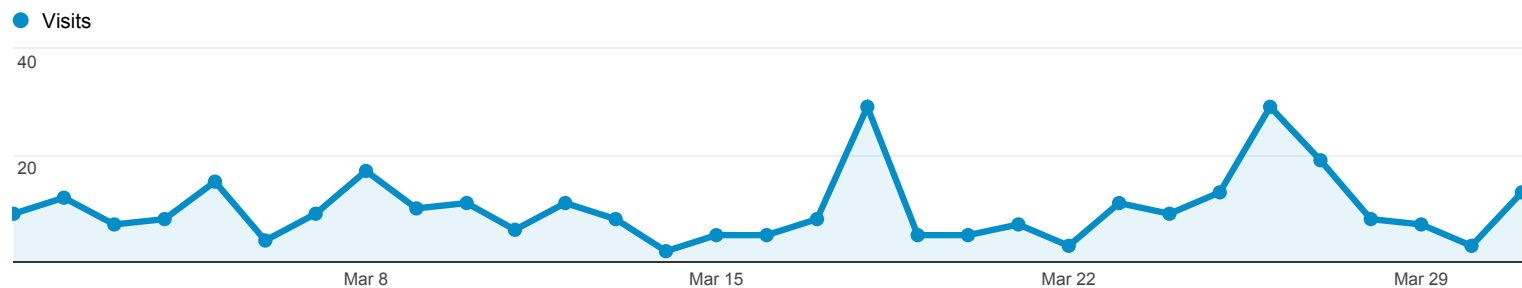

Jan 1, 2013 - Jan 31, 2013

Audience Overview

Overview

144 people visited this site

■ New Visitor ■ Returning Visitor

Language	Visits	% Visits
1. en-us	273	97.85%
2. en	4	1.43%
3. fr_FR	1	0.36%
4. zh_CN	1	0.36%

Feb 1, 2013 - Feb 28, 2013

Audience Overview

Overview

160 people visited this site

■ Returning Visitor ■ New Visitor

Language	Visits	% Visits
1. en-us	311	95.99%
2. en	11	3.40%
3. es	1	0.31%
4. ja	1	0.31%

Mar 1, 2013 - Mar 31, 2013

Audience Overview

Overview

191 people visited this site

Language	Visits	% Visits
1. en-us	298	96.75%
2. en	4	1.30%
3. de-de	2	0.65%
4. de	1	0.32%
5. fr	1	0.32%
6. nl	1	0.32%
7. tr	1	0.32%

Apr 1, 2013 - Apr 30, 2013

Audience Overview

All Visits
100.00%

Overview

199 people visited this site

Visits 258	Unique Visitors 199	Pageviews 666
Pages / Visit 2.58	Avg. Visit Duration 00:05:19	Bounce Rate 56.98%
% New Visits 68.99%		