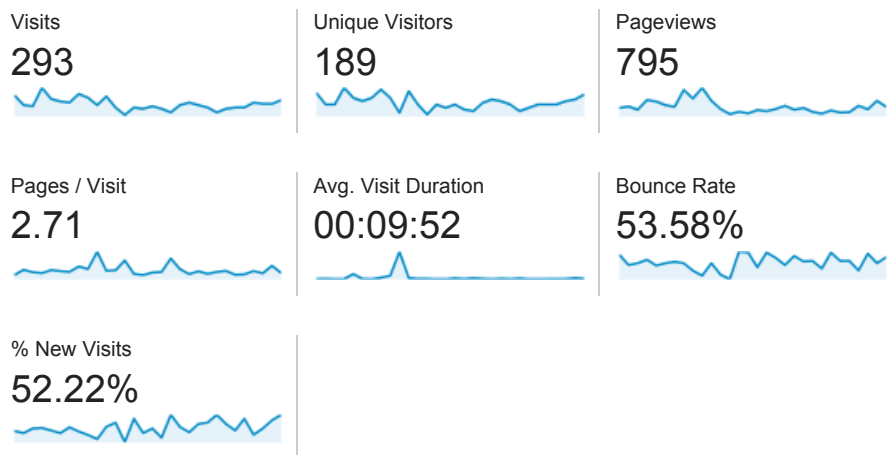

Oct 1, 2013 - Oct 31, 2013

Audience Overview

All Visits
100.00%

Overview

232 people visited this site

<p>Visits</p> <p>434</p>	<p>Unique Visitors</p> <p>232</p>	<p>Pageviews</p> <p>1,264</p>
<p>Pages / Visit</p> <p>2.91</p>	<p>Avg. Visit Duration</p> <p>00:11:28</p>	<p>Bounce Rate</p> <p>51.15%</p>
<p>% New Visits</p> <p>45.39%</p>		

Language	Visits	% Visits
1. en-us	422	97.24%
2. en	5	1.15%
3. fr	2	0.46%
4. c	1	0.23%
5. da	1	0.23%
6. da-dk	1	0.23%
7. en-gb	1	0.23%
8. pl	1	0.23%

Nov 1, 2013 - Nov 30, 2013

Audience Overview

Overview

189 people visited this site

Audience Overview

All Visits
100.00%

Overview

199 people visited this site

Visits 258	Unique Visitors 199	Pageviews 666
Pages / Visit 2.58	Avg. Visit Duration 00:05:19	Bounce Rate 56.98%
% New Visits 68.99%		