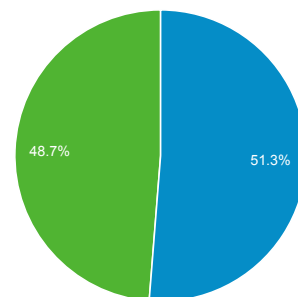

Jan 1, 2013 - Jan 31, 2013

Audience Overview

Overview

144 people visited this site

■ New Visitor ■ Returning Visitor

Language	Visits	% Visits
1. en-us	273	97.85%
2. en	4	1.43%
3. fr_FR	1	0.36%
4. zh_CN	1	0.36%

Feb 1, 2013 - Feb 28, 2013

Audience Overview

Overview

160 people visited this site

■ Returning Visitor ■ New Visitor

Language	Visits	% Visits
1. en-us	311	95.99%
2. en	11	3.40%
3. es	1	0.31%
4. ja	1	0.31%

Mar 1, 2013 - Mar 31, 2013

Audience Overview

All Visits
100.00%

Overview

199 people visited this site

Visits 258	Unique Visitors 199	Pageviews 666
Pages / Visit 2.58	Avg. Visit Duration 00:05:19	Bounce Rate 56.98%
% New Visits 68.99%		

Language	Visits	% Visits
1. en-us	238	92.25%
2. en	9	3.49%
3. de-de	2	0.78%
4. en-ca	2	0.78%
5. en-gb	2	0.78%
6. c	1	0.39%
7. fr	1	0.39%
8. fr-fr	1	0.39%
9. ko-kr	1	0.39%
10. pl	1	0.39%