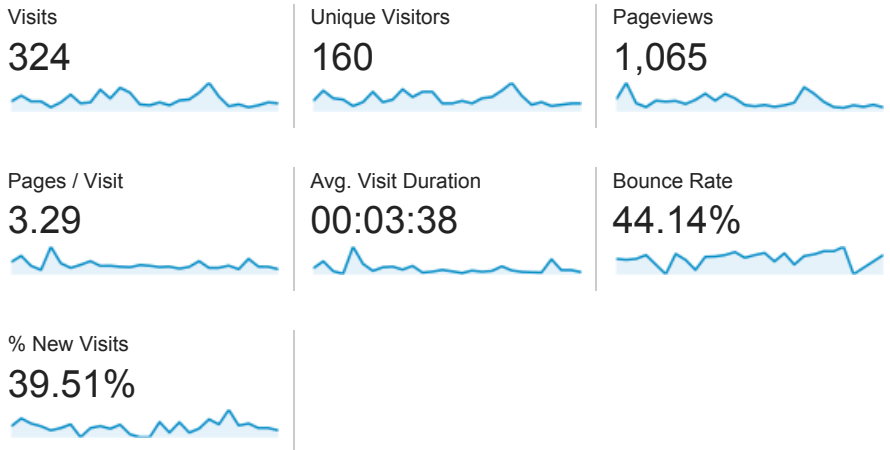

Jan 1, 2013 - Jan 31, 2013

Audience Overview

Overview

144 people visited this site

■ New Visitor ■ Returning Visitor

Language	Visits	% Visits
1. en-us	273	97.85%
2. en	4	1.43%
3. fr_FR	1	0.36%
4. zh_CN	1	0.36%

Feb 1, 2013 - Feb 28, 2013

Audience Overview

Overview

160 people visited this site

■ Returning Visitor ■ New Visitor

Language	Visits	% Visits
1. en-us	311	95.99%
2. en	11	3.40%
3. es	1	0.31%
4. ja	1	0.31%

Mar 1, 2013 - Mar 31, 2013

May 1, 2013 - May 31, 2013

Audience Overview

Overview

266 people visited this site

■ New Visitor ■ Returning Visitor

Language	Visits	% Visits
1. en-us	404	96.42%
2. en	8	1.91%
3. nl-nl	3	0.72%
4. fr	2	0.48%
5. nl	2	0.48%

Audience Overview

All Visits
100.00%

Overview

199 people visited this site

Visits 258	Unique Visitors 199	Pageviews 666
Pages / Visit 2.58	Avg. Visit Duration 00:05:19	Bounce Rate 56.98%
% New Visits 68.99%		