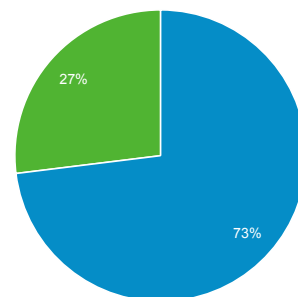

May 1, 2013 - May 31, 2013

Audience Overview

Overview

266 people visited this site

■ New Visitor ■ Returning Visitor

Language	Visits	% Visits
1. en-us	404	96.42%
2. en	8	1.91%
3. nl-nl	3	0.72%
4. fr	2	0.48%
5. nl	2	0.48%

Jun 1, 2013 - Jun 30, 2013

Audience Overview

All Visits
100.00%

Overview

411 people visited this site

Language	Visits	% Visits
1. en-us	540	95.74%
2. en	14	2.48%
3. en-gb	3	0.53%
4. de-de	1	0.18%
5. es-ar	1	0.18%
6. fr	1	0.18%
7. it-it	1	0.18%
8. nl	1	0.18%
9. tr	1	0.18%
10. tr-tr	1	0.18%

Audience Overview

Jul 1, 2013 - Jul 31, 2013

Overview

591 people visited this site

■ New Visitor ■ Returning Visitor

Language	Visits	% Visits
1. en-us	730	95.05%
2. en	26	3.39%
3. fr	4	0.52%
4. fr-fr	2	0.26%
5. nl	2	0.26%
6. c	1	0.13%
7. de	1	0.13%
8. es-ar	1	0.13%
9. ru	1	0.13%

Audience Overview

Aug 1, 2013 - Aug 31, 2013

Overview

255 people visited this site

■ New Visitor ■ Returning Visitor

Language	Visits	% Visits
1. en-us	314	95.44%
2. en	11	3.34%
3. cs	1	0.30%
4. es-419	1	0.30%
5. fr	1	0.30%
6. nl-nl	1	0.30%