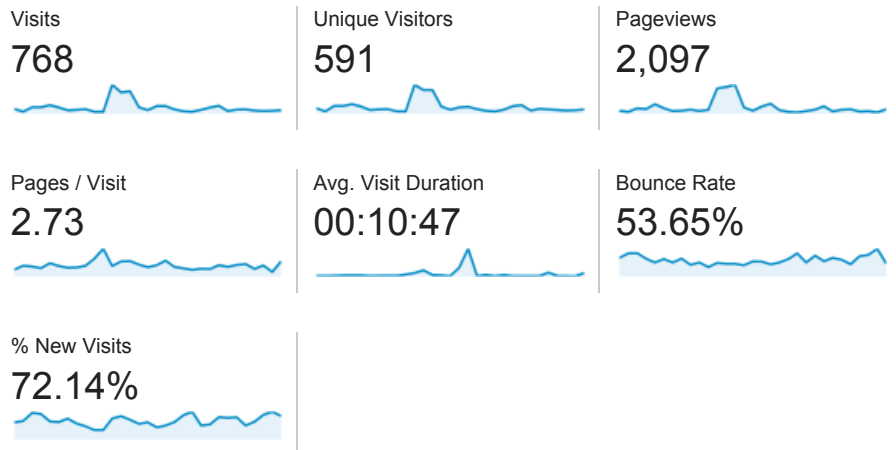

May 1, 2013 - May 31, 2013

Audience Overview

Overview

266 people visited this site

■ New Visitor ■ Returning Visitor

Language	Visits	% Visits
1. en-us	404	96.42%
2. en	8	1.91%
3. nl-nl	3	0.72%
4. fr	2	0.48%
5. nl	2	0.48%

Jun 1, 2013 - Jun 30, 2013

Audience Overview

All Visits
100.00%

Overview

411 people visited this site

Language	Visits	% Visits
1. en-us	540	95.74%
2. en	14	2.48%
3. en-gb	3	0.53%
4. de-de	1	0.18%
5. es-ar	1	0.18%
6. fr	1	0.18%
7. it-it	1	0.18%
8. nl	1	0.18%
9. tr	1	0.18%
10. tr-tr	1	0.18%

Audience Overview

Jul 1, 2013 - Jul 31, 2013

Overview

591 people visited this site

■ New Visitor ■ Returning Visitor

Language	Visits	% Visits
1. en-us	730	95.05%
2. en	26	3.39%
3. fr	4	0.52%
4. fr-fr	2	0.26%
5. nl	2	0.26%
6. c	1	0.13%
7. de	1	0.13%
8. es-ar	1	0.13%
9. ru	1	0.13%

Audience Overview

Aug 1, 2013 - Aug 31, 2013

Overview

255 people visited this site

■ New Visitor ■ Returning Visitor

Language	Visits	% Visits
1. en-us	314	95.44%
2. en	11	3.34%
3. cs	1	0.30%
4. es-419	1	0.30%
5. fr	1	0.30%
6. nl-nl	1	0.30%