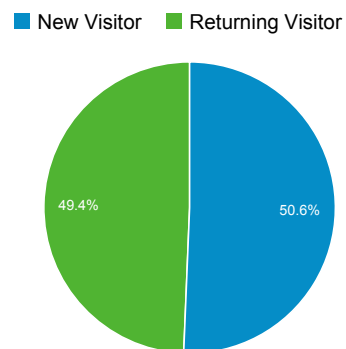

Jan 1, 2013 - Jan 31, 2013

Audience Overview

Overview

144 people visited this site

■ New Visitor ■ Returning Visitor

Language	Visits	% Visits
1. en-us	273	97.85%
2. en	4	1.43%
3. fr_FR	1	0.36%
4. zh_CN	1	0.36%

Feb 1, 2013 - Feb 28, 2013

Audience Overview

Overview

160 people visited this site

■ Returning Visitor ■ New Visitor

Language	Visits	% Visits
1. en-us	311	95.99%
2. en	11	3.40%
3. es	1	0.31%
4. ja	1	0.31%

Mar 1, 2013 - Mar 31, 2013

Audience Overview

Overview

191 people visited this site

Language	Visits	% Visits
1. en-us	298	96.75%
2. en	4	1.30%
3. de-de	2	0.65%
4. de	1	0.32%
5. fr	1	0.32%
6. nl	1	0.32%
7. tr	1	0.32%

Apr 1, 2013 - Apr 30, 2013

Audience Overview

All Visits
100.00%

Overview

199 people visited this site

Visits 258	Unique Visitors 199	Pageviews 666
Pages / Visit 2.58	Avg. Visit Duration 00:05:19	Bounce Rate 56.98%
% New Visits 68.99%		