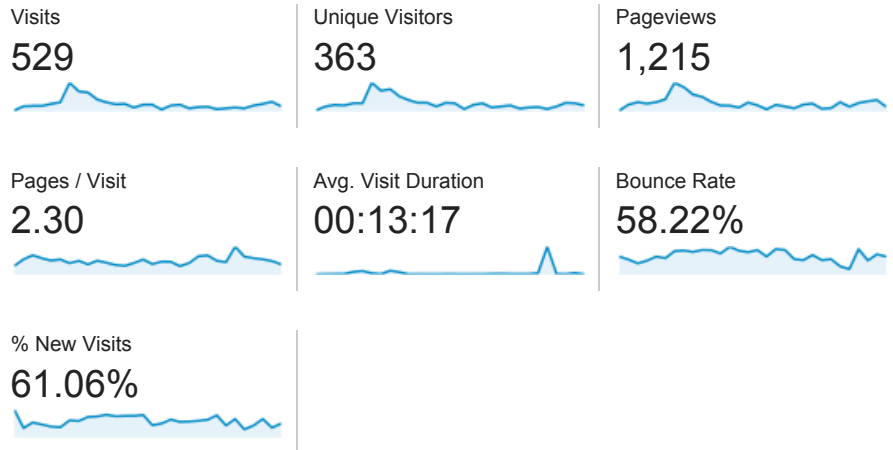

363 people visited this site