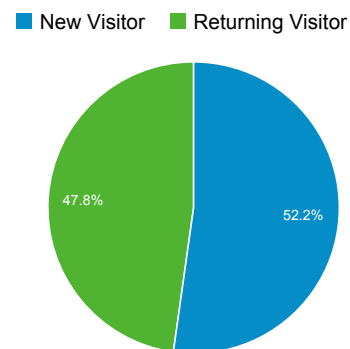

Oct 1, 2013 - Oct 31, 2013

Audience Overview

All Visits
100.00%

Overview

232 people visited this site

<p>Visits</p> <p>434</p>	<p>Unique Visitors</p> <p>232</p>	<p>Pageviews</p> <p>1,264</p>
<p>Pages / Visit</p> <p>2.91</p>	<p>Avg. Visit Duration</p> <p>00:11:28</p>	<p>Bounce Rate</p> <p>51.15%</p>
<p>% New Visits</p> <p>45.39%</p>		

Language	Visits	% Visits
1. en-us	422	97.24%
2. en	5	1.15%
3. fr	2	0.46%
4. c	1	0.23%
5. da	1	0.23%
6. da-dk	1	0.23%
7. en-gb	1	0.23%
8. pl	1	0.23%

Nov 1, 2013 - Nov 30, 2013

Audience Overview

Overview

189 people visited this site

Language	Visits	% Visits
1. en-us	278	94.88%
2. en	6	2.05%
3. fr	3	1.02%
4. de-de	1	0.34%
5. el-gr	1	0.34%
6. en_us	1	0.34%
7. fr-fr	1	0.34%
8. ko-kr	1	0.34%
9. nl-nl	1	0.34%

Dec 1, 2013 - Dec 31, 2013

Audience Overview

All Visits
100.00%

Overview

199 people visited this site

Visits 258	Unique Visitors 199	Pageviews 666
Pages / Visit 2.58	Avg. Visit Duration 00:05:19	Bounce Rate 56.98%
% New Visits 68.99%		