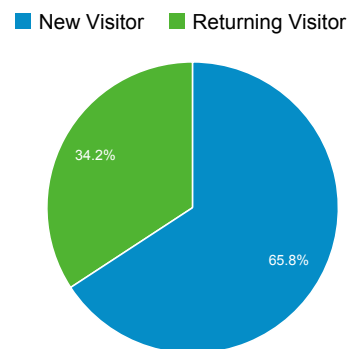

May 1, 2013 - May 31, 2013

Audience Overview

Overview

266 people visited this site

■ New Visitor ■ Returning Visitor

Language	Visits	% Visits
1. en-us	404	96.42%
2. en	8	1.91%
3. nl-nl	3	0.72%
4. fr	2	0.48%
5. nl	2	0.48%

Jun 1, 2013 - Jun 30, 2013

Audience Overview

All Visits
100.00%

Overview

411 people visited this site

Language	Visits	% Visits
1. en-us	540	95.74%
2. en	14	2.48%
3. en-gb	3	0.53%
4. de-de	1	0.18%
5. es-ar	1	0.18%
6. fr	1	0.18%
7. it-it	1	0.18%
8. nl	1	0.18%
9. tr	1	0.18%
10. tr-tr	1	0.18%

Audience Overview

Jul 1, 2013 - Jul 31, 2013

Overview

591 people visited this site

■ New Visitor ■ Returning Visitor

Language	Visits	% Visits
1. en-us	730	95.05%
2. en	26	3.39%
3. fr	4	0.52%
4. fr-fr	2	0.26%
5. nl	2	0.26%
6. c	1	0.13%
7. de	1	0.13%
8. es-ar	1	0.13%
9. ru	1	0.13%