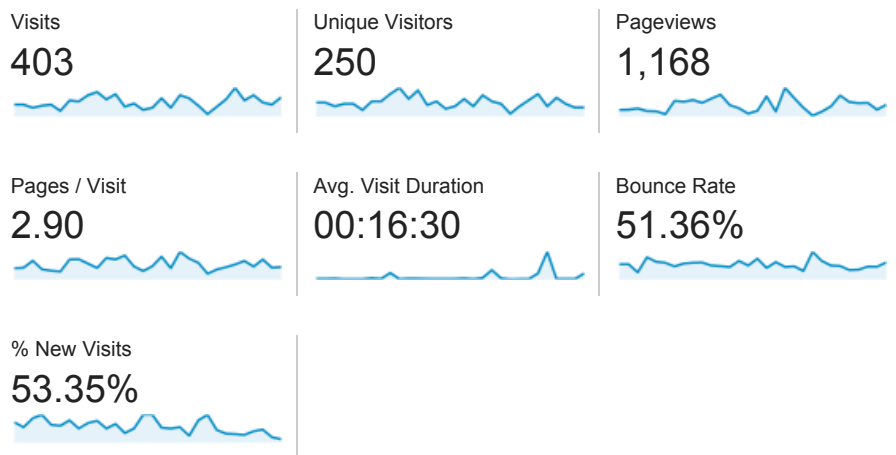

Audience Overview

Aug 1, 2013 - Aug 31, 2013

Overview

255 people visited this site

■ New Visitor ■ Returning Visitor

Language	Visits	% Visits
1. en-us	314	95.44%
2. en	11	3.34%
3. cs	1	0.30%
4. es-419	1	0.30%
5. fr	1	0.30%
6. nl-nl	1	0.30%

Sep 1, 2013 - Sep 30, 2013

Audience Overview

All Visits
100.00%

Overview

250 people visited this site

■ New Visitor ■ Returning Visitor

Language	Visits	% Visits
1. en-us	387	96.03%
2. en	5	1.24%
3. fr	3	0.74%
4. fr-fr	2	0.50%
5. he-il	2	0.50%
6. de	1	0.25%
7. es-es	1	0.25%
8. nb	1	0.25%
9. nl	1	0.25%

Oct 1, 2013 - Oct 31, 2013

Audience Overview

All Visits
100.00%

Overview

232 people visited this site

<p>Visits</p> <p>434</p>	<p>Unique Visitors</p> <p>232</p>	<p>Pageviews</p> <p>1,264</p>
<p>Pages / Visit</p> <p>2.91</p>	<p>Avg. Visit Duration</p> <p>00:11:28</p>	<p>Bounce Rate</p> <p>51.15%</p>
<p>% New Visits</p> <p>45.39%</p>		

Audience Overview

All Visits
100.00%

Overview

199 people visited this site

Visits 258	Unique Visitors 199	Pageviews 666
Pages / Visit 2.58	Avg. Visit Duration 00:05:19	Bounce Rate 56.98%
% New Visits 68.99%		