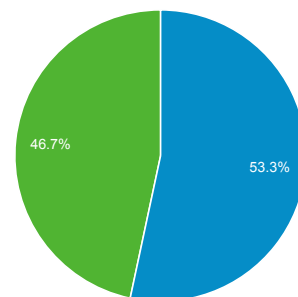

Audience Overview

Aug 1, 2013 - Aug 31, 2013

Overview

255 people visited this site

■ New Visitor ■ Returning Visitor

Language	Visits	% Visits
1. en-us	314	95.44%
2. en	11	3.34%
3. cs	1	0.30%
4. es-419	1	0.30%
5. fr	1	0.30%
6. nl-nl	1	0.30%

Sep 1, 2013 - Sep 30, 2013

Audience Overview

All Visits
100.00%

Overview

250 people visited this site

■ New Visitor ■ Returning Visitor

Language	Visits	% Visits
1. en-us	387	96.03%
2. en	5	1.24%
3. fr	3	0.74%
4. fr-fr	2	0.50%
5. he-il	2	0.50%
6. de	1	0.25%
7. es-es	1	0.25%
8. nb	1	0.25%
9. nl	1	0.25%

Oct 1, 2013 - Oct 31, 2013

Audience Overview

All Visits
100.00%

Overview

232 people visited this site

<p>Visits</p> <p>434</p>	<p>Unique Visitors</p> <p>232</p>	<p>Pageviews</p> <p>1,264</p>
<p>Pages / Visit</p> <p>2.91</p>	<p>Avg. Visit Duration</p> <p>00:11:28</p>	<p>Bounce Rate</p> <p>51.15%</p>
<p>% New Visits</p> <p>45.39%</p>		

Language	Visits	% Visits
1. en-us	422	97.24%
2. en	5	1.15%
3. fr	2	0.46%
4. c	1	0.23%
5. da	1	0.23%
6. da-dk	1	0.23%
7. en-gb	1	0.23%
8. pl	1	0.23%

Nov 1, 2013 - Nov 30, 2013

Audience Overview

Overview

189 people visited this site