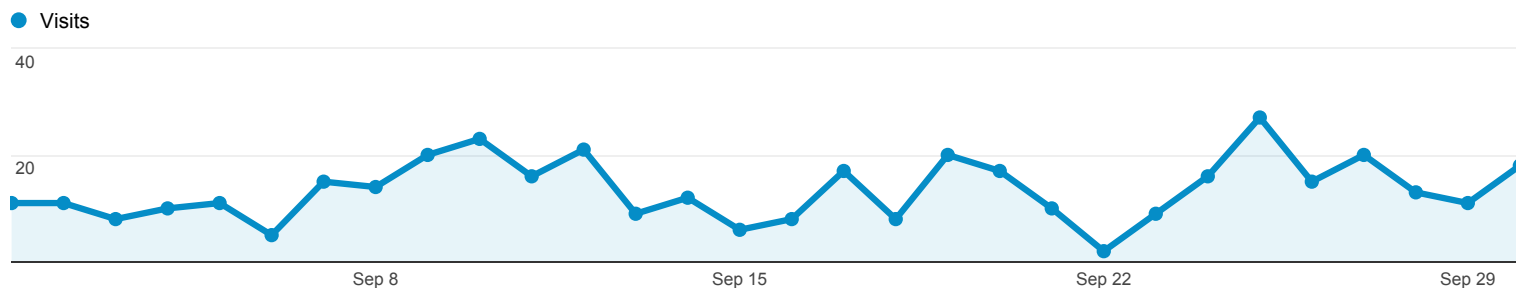

Audience Overview

Jul 1, 2013 - Jul 31, 2013

Overview

591 people visited this site

■ New Visitor ■ Returning Visitor

Language	Visits	% Visits
1. en-us	730	95.05%
2. en	26	3.39%
3. fr	4	0.52%
4. fr-fr	2	0.26%
5. nl	2	0.26%
6. c	1	0.13%
7. de	1	0.13%
8. es-ar	1	0.13%
9. ru	1	0.13%

Audience Overview

Aug 1, 2013 - Aug 31, 2013

Overview

255 people visited this site

■ New Visitor ■ Returning Visitor

Language	Visits	% Visits
1. en-us	314	95.44%
2. en	11	3.34%
3. cs	1	0.30%
4. es-419	1	0.30%
5. fr	1	0.30%
6. nl-nl	1	0.30%

Sep 1, 2013 - Sep 30, 2013

Audience Overview

All Visits
100.00%

Overview

250 people visited this site

■ New Visitor ■ Returning Visitor

Language	Visits	% Visits
1. en-us	387	96.03%
2. en	5	1.24%
3. fr	3	0.74%
4. fr-fr	2	0.50%
5. he-il	2	0.50%
6. de	1	0.25%
7. es-es	1	0.25%
8. nb	1	0.25%
9. nl	1	0.25%

Oct 1, 2013 - Oct 31, 2013

Audience Overview

All Visits
100.00%

Overview

232 people visited this site

<p>Visits</p> <p>434</p>	<p>Unique Visitors</p> <p>232</p>	<p>Pageviews</p> <p>1,264</p>
<p>Pages / Visit</p> <p>2.91</p>	<p>Avg. Visit Duration</p> <p>00:11:28</p>	<p>Bounce Rate</p> <p>51.15%</p>
<p>% New Visits</p> <p>45.39%</p>		