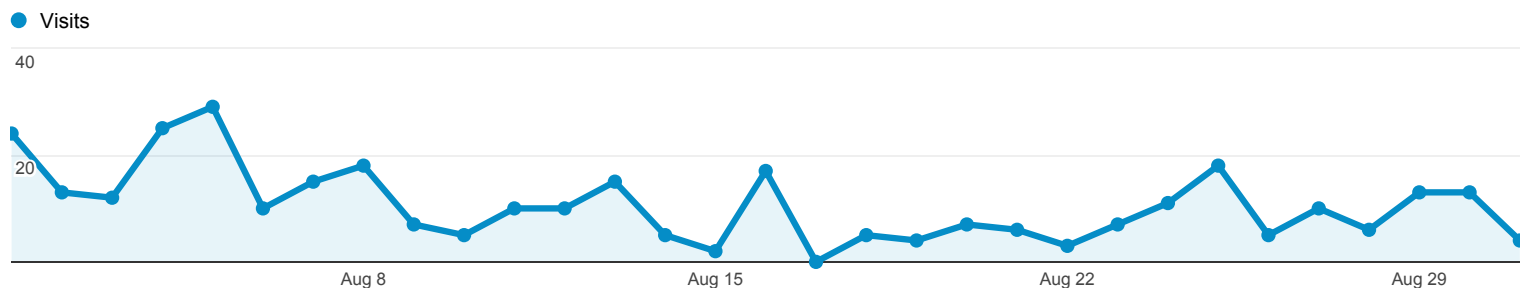

May 1, 2013 - May 31, 2013

Audience Overview

Overview

266 people visited this site

■ New Visitor ■ Returning Visitor

Language	Visits	% Visits
1. en-us	404	96.42%
2. en	8	1.91%
3. nl-nl	3	0.72%
4. fr	2	0.48%
5. nl	2	0.48%

Jun 1, 2013 - Jun 30, 2013

Audience Overview

All Visits
100.00%

Overview

411 people visited this site

Language	Visits	% Visits
1. en-us	540	95.74%
2. en	14	2.48%
3. en-gb	3	0.53%
4. de-de	1	0.18%
5. es-ar	1	0.18%
6. fr	1	0.18%
7. it-it	1	0.18%
8. nl	1	0.18%
9. tr	1	0.18%
10. tr-tr	1	0.18%

Audience Overview

Jul 1, 2013 - Jul 31, 2013

Overview

591 people visited this site

■ New Visitor ■ Returning Visitor

Language	Visits	% Visits
1. en-us	730	95.05%
2. en	26	3.39%
3. fr	4	0.52%
4. fr-fr	2	0.26%
5. nl	2	0.26%
6. c	1	0.13%
7. de	1	0.13%
8. es-ar	1	0.13%
9. ru	1	0.13%

Audience Overview

Aug 1, 2013 - Aug 31, 2013

Overview

255 people visited this site

■ New Visitor ■ Returning Visitor

Language	Visits	% Visits
1. en-us	314	95.44%
2. en	11	3.34%
3. cs	1	0.30%
4. es-419	1	0.30%
5. fr	1	0.30%
6. nl-nl	1	0.30%