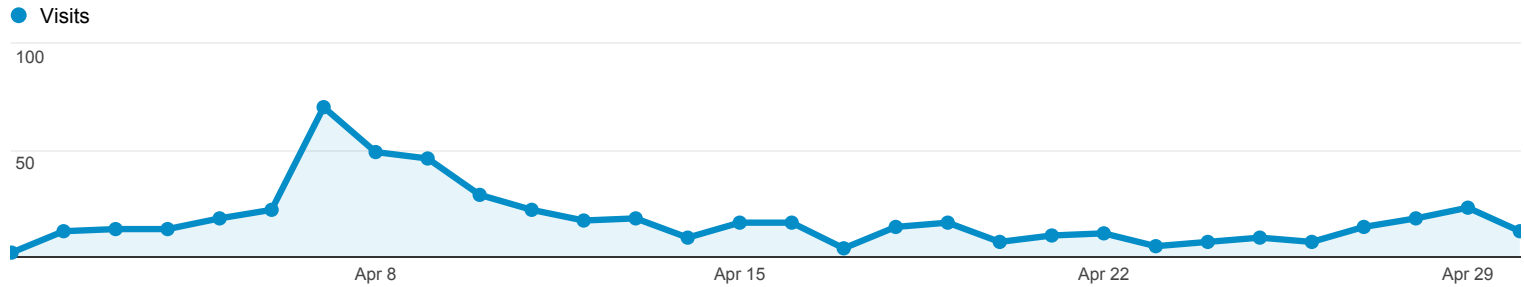

Audience Overview

Overview

191 people visited this site

Language	Visits	% Visits
1. en-us	298	96.75%
2. en	4	1.30%
3. de-de	2	0.65%
4. de	1	0.32%
5. fr	1	0.32%
6. nl	1	0.32%
7. tr	1	0.32%

Apr 1, 2013 - Apr 30, 2013

Audience Overview

Overview

363 people visited this site

■ New Visitor ■ Returning Visitor

Language	Visits	% Visits
1. en-us	514	97.16%
2. en	8	1.51%
3. fr	3	0.57%
4. en-gb	2	0.38%
5. c	1	0.19%
6. de	1	0.19%

May 1, 2013 - May 31, 2013

Audience Overview

Overview

266 people visited this site

■ New Visitor ■ Returning Visitor

Language	Visits	% Visits
1. en-us	404	96.42%
2. en	8	1.91%
3. nl-nl	3	0.72%
4. fr	2	0.48%
5. nl	2	0.48%

Audience Overview

All Visits
100.00%

Overview

199 people visited this site

Visits 258	Unique Visitors 199	Pageviews 666
Pages / Visit 2.58	Avg. Visit Duration 00:05:19	Bounce Rate 56.98%
% New Visits 68.99%		