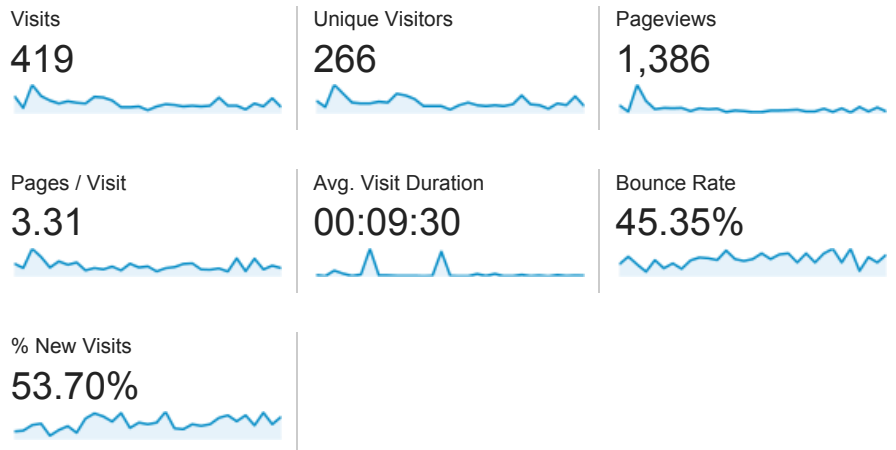

Audience Overview

Overview

363 people visited this site

■ New Visitor ■ Returning Visitor

Language	Visits	% Visits
1. en-us	514	97.16%
2. en	8	1.51%
3. fr	3	0.57%
4. en-gb	2	0.38%
5. c	1	0.19%
6. de	1	0.19%

May 1, 2013 - May 31, 2013

Audience Overview

Overview

266 people visited this site

■ New Visitor ■ Returning Visitor

Language	Visits	% Visits
1. en-us	404	96.42%
2. en	8	1.91%
3. nl-nl	3	0.72%
4. fr	2	0.48%
5. nl	2	0.48%

Jun 1, 2013 - Jun 30, 2013

Audience Overview

All Visits
100.00%

Overview

411 people visited this site

Language	Visits	% Visits
1. en-us	540	95.74%
2. en	14	2.48%
3. en-gb	3	0.53%
4. de-de	1	0.18%
5. es-ar	1	0.18%
6. fr	1	0.18%
7. it-it	1	0.18%
8. nl	1	0.18%
9. tr	1	0.18%
10. tr-tr	1	0.18%

Audience Overview

All Visits
100.00%

Overview

199 people visited this site

Visits 258	Unique Visitors 199	Pageviews 666
Pages / Visit 2.58	Avg. Visit Duration 00:05:19	Bounce Rate 56.98%
% New Visits 68.99%		