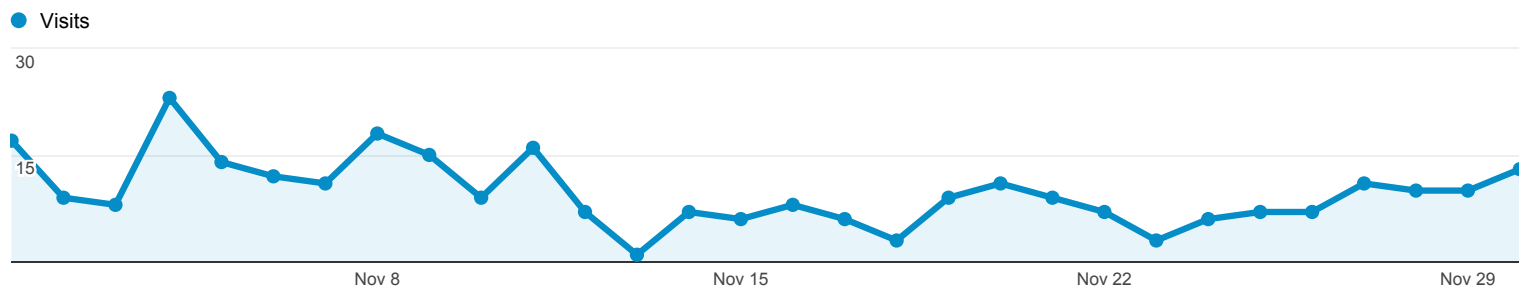

Sep 1, 2013 - Sep 30, 2013

Audience Overview

All Visits
100.00%

Overview

250 people visited this site

■ New Visitor ■ Returning Visitor

Language	Visits	% Visits
1. en-us	387	96.03%
2. en	5	1.24%
3. fr	3	0.74%
4. fr-fr	2	0.50%
5. he-il	2	0.50%
6. de	1	0.25%
7. es-es	1	0.25%
8. nb	1	0.25%
9. nl	1	0.25%

Oct 1, 2013 - Oct 31, 2013

Audience Overview

All Visits
100.00%

Overview

232 people visited this site

<p>Visits</p> <p>434</p>	<p>Unique Visitors</p> <p>232</p>	<p>Pageviews</p> <p>1,264</p>
<p>Pages / Visit</p> <p>2.91</p>	<p>Avg. Visit Duration</p> <p>00:11:28</p>	<p>Bounce Rate</p> <p>51.15%</p>
<p>% New Visits</p> <p>45.39%</p>		

Language	Visits	% Visits
1. en-us	422	97.24%
2. en	5	1.15%
3. fr	2	0.46%
4. c	1	0.23%
5. da	1	0.23%
6. da-dk	1	0.23%
7. en-gb	1	0.23%
8. pl	1	0.23%

Nov 1, 2013 - Nov 30, 2013

Audience Overview

Overview

189 people visited this site