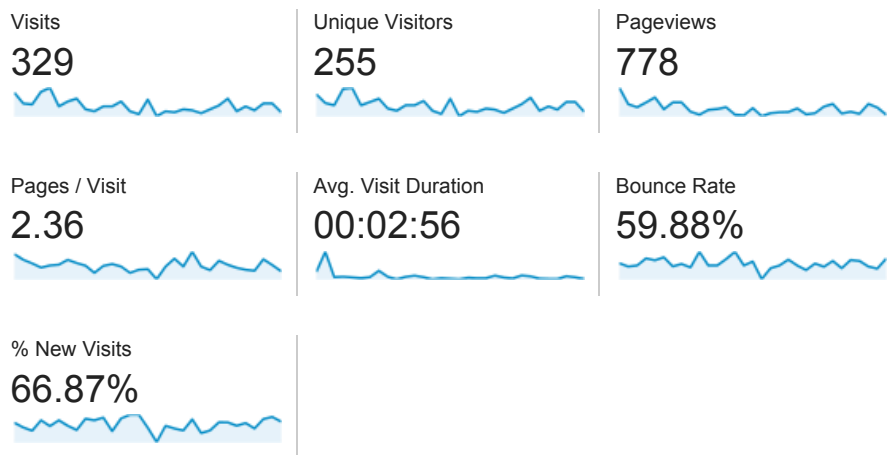

Audience Overview

Jul 1, 2013 - Jul 31, 2013

Overview

591 people visited this site

■ New Visitor ■ Returning Visitor

Language	Visits	% Visits
1. en-us	730	95.05%
2. en	26	3.39%
3. fr	4	0.52%
4. fr-fr	2	0.26%
5. nl	2	0.26%
6. c	1	0.13%
7. de	1	0.13%
8. es-ar	1	0.13%
9. ru	1	0.13%

Audience Overview

Aug 1, 2013 - Aug 31, 2013

Overview

255 people visited this site

■ New Visitor ■ Returning Visitor

Language	Visits	% Visits
1. en-us	314	95.44%
2. en	11	3.34%
3. cs	1	0.30%
4. es-419	1	0.30%
5. fr	1	0.30%
6. nl-nl	1	0.30%

Sep 1, 2013 - Sep 30, 2013

Audience Overview

All Visits
100.00%

Overview

250 people visited this site

■ New Visitor ■ Returning Visitor

Language	Visits	% Visits
1. en-us	387	96.03%
2. en	5	1.24%
3. fr	3	0.74%
4. fr-fr	2	0.50%
5. he-il	2	0.50%
6. de	1	0.25%
7. es-es	1	0.25%
8. nb	1	0.25%
9. nl	1	0.25%

Oct 1, 2013 - Oct 31, 2013

Audience Overview

All Visits
100.00%

Overview

232 people visited this site

<p>Visits</p> <p>434</p>	<p>Unique Visitors</p> <p>232</p>	<p>Pageviews</p> <p>1,264</p>
<p>Pages / Visit</p> <p>2.91</p>	<p>Avg. Visit Duration</p> <p>00:11:28</p>	<p>Bounce Rate</p> <p>51.15%</p>
<p>% New Visits</p> <p>45.39%</p>		