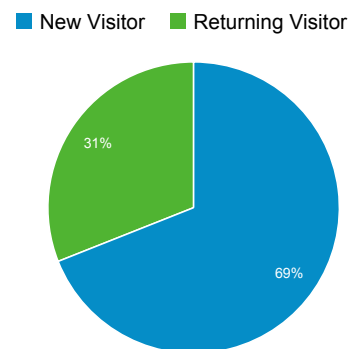

Language	Visits	% Visits
1. en-us	278	94.88%
2. en	6	2.05%
3. fr	3	1.02%
4. de-de	1	0.34%
5. el-gr	1	0.34%
6. en_us	1	0.34%
7. fr-fr	1	0.34%
8. ko-kr	1	0.34%
9. nl-nl	1	0.34%

Dec 1, 2013 - Dec 31, 2013

Audience Overview

All Visits
100.00%

Overview

199 people visited this site

Visits 258	Unique Visitors 199	Pageviews 666
Pages / Visit 2.58	Avg. Visit Duration 00:05:19	Bounce Rate 56.98%
% New Visits 68.99%		