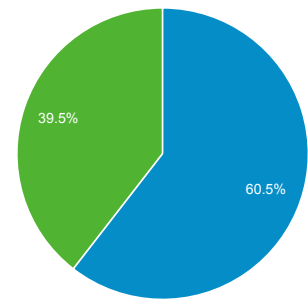

Feb 1, 2013 - Feb 28, 2013

Audience Overview

Overview

160 people visited this site

■ Returning Visitor ■ New Visitor

Language	Visits	% Visits
1. en-us	311	95.99%
2. en	11	3.40%
3. es	1	0.31%
4. ja	1	0.31%

Mar 1, 2013 - Mar 31, 2013

Audience Overview

Overview

191 people visited this site

Language	Visits	% Visits
1. en-us	298	96.75%
2. en	4	1.30%
3. de-de	2	0.65%
4. de	1	0.32%
5. fr	1	0.32%
6. nl	1	0.32%
7. tr	1	0.32%

Apr 1, 2013 - Apr 30, 2013