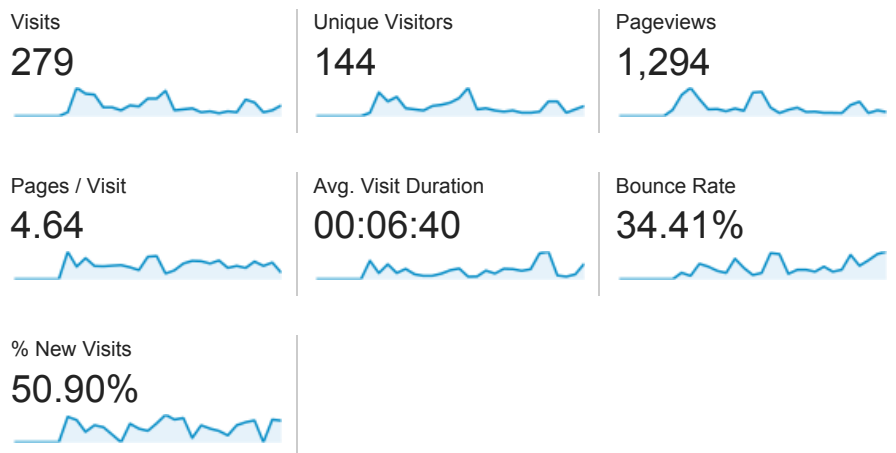

Jan 1, 2013 - Jan 31, 2013

Audience Overview

Overview

144 people visited this site

■ New Visitor ■ Returning Visitor

Language	Visits	% Visits
1. en-us	273	97.85%
2. en	4	1.43%
3. fr_FR	1	0.36%
4. zh_CN	1	0.36%

Feb 1, 2013 - Feb 28, 2013

Audience Overview

Overview

160 people visited this site

■ Returning Visitor ■ New Visitor

Language	Visits	% Visits
1. en-us	311	95.99%
2. en	11	3.40%
3. es	1	0.31%
4. ja	1	0.31%

Mar 1, 2013 - Mar 31, 2013

May 1, 2013 - May 31, 2013

Audience Overview

Overview

266 people visited this site

■ New Visitor ■ Returning Visitor

Language	Visits	% Visits
1. en-us	404	96.42%
2. en	8	1.91%
3. nl-nl	3	0.72%
4. fr	2	0.48%
5. nl	2	0.48%

Audience Overview

All Visits
100.00%

Overview

199 people visited this site

Visits 258	Unique Visitors 199	Pageviews 666
Pages / Visit 2.58	Avg. Visit Duration 00:05:19	Bounce Rate 56.98%
% New Visits 68.99%		