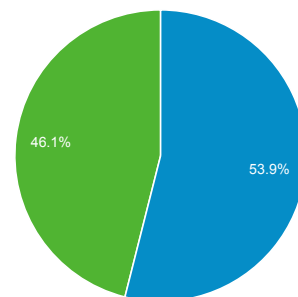

Audience Overview

Overview

363 people visited this site

■ New Visitor ■ Returning Visitor

Language	Visits	% Visits
1. en-us	514	97.16%
2. en	8	1.51%
3. fr	3	0.57%
4. en-gb	2	0.38%
5. c	1	0.19%
6. de	1	0.19%

May 1, 2013 - May 31, 2013

Audience Overview

Overview

266 people visited this site

■ New Visitor ■ Returning Visitor

Language	Visits	% Visits
1. en-us	404	96.42%
2. en	8	1.91%
3. nl-nl	3	0.72%
4. fr	2	0.48%
5. nl	2	0.48%

Jun 1, 2013 - Jun 30, 2013

Audience Overview

All Visits
100.00%

Overview

411 people visited this site

Language	Visits	% Visits
1. en-us	540	95.74%
2. en	14	2.48%
3. en-gb	3	0.53%
4. de-de	1	0.18%
5. es-ar	1	0.18%
6. fr	1	0.18%
7. it-it	1	0.18%
8. nl	1	0.18%
9. tr	1	0.18%
10. tr-tr	1	0.18%