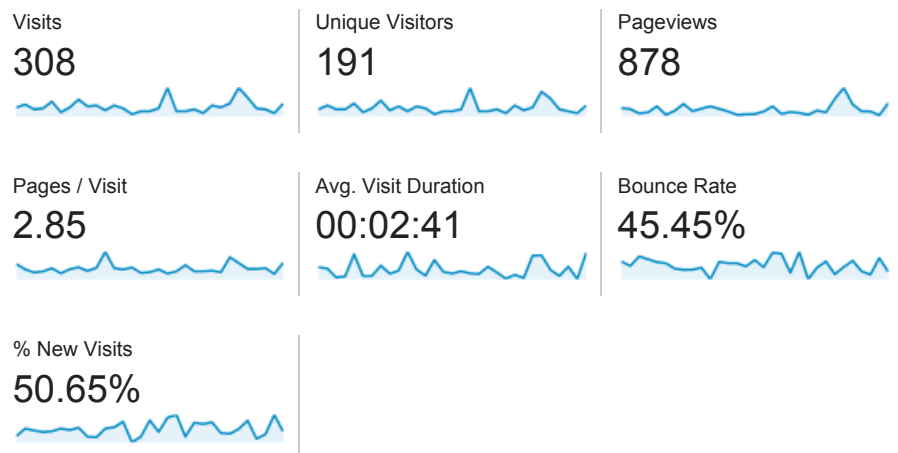

191 people visited this site

Language	Visits	% Visits
1. en-us	298	96.75%
2. en	4	1.30%
3. de-de	2	0.65%
4. de	1	0.32%
5. fr	1	0.32%
6. nl	1	0.32%
7. tr	1	0.32%