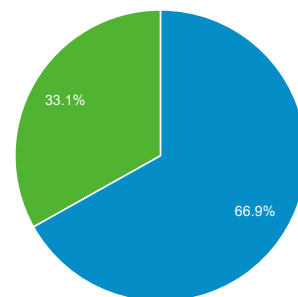

Audience Overview

Jul 1, 2013 - Jul 31, 2013

Overview

591 people visited this site

■ New Visitor ■ Returning Visitor

Language	Visits	% Visits
1. en-us	730	95.05%
2. en	26	3.39%
3. fr	4	0.52%
4. fr-fr	2	0.26%
5. nl	2	0.26%
6. c	1	0.13%
7. de	1	0.13%
8. es-ar	1	0.13%
9. ru	1	0.13%

Audience Overview

Aug 1, 2013 - Aug 31, 2013

Overview

255 people visited this site

■ New Visitor ■ Returning Visitor

Language	Visits	% Visits
1. en-us	314	95.44%
2. en	11	3.34%
3. cs	1	0.30%
4. es-419	1	0.30%
5. fr	1	0.30%
6. nl-nl	1	0.30%

Sep 1, 2013 - Sep 30, 2013

Audience Overview

All Visits
100.00%

Overview

250 people visited this site

■ New Visitor ■ Returning Visitor

Language	Visits	% Visits
1. en-us	387	96.03%
2. en	5	1.24%
3. fr	3	0.74%
4. fr-fr	2	0.50%
5. he-il	2	0.50%
6. de	1	0.25%
7. es-es	1	0.25%
8. nb	1	0.25%
9. nl	1	0.25%