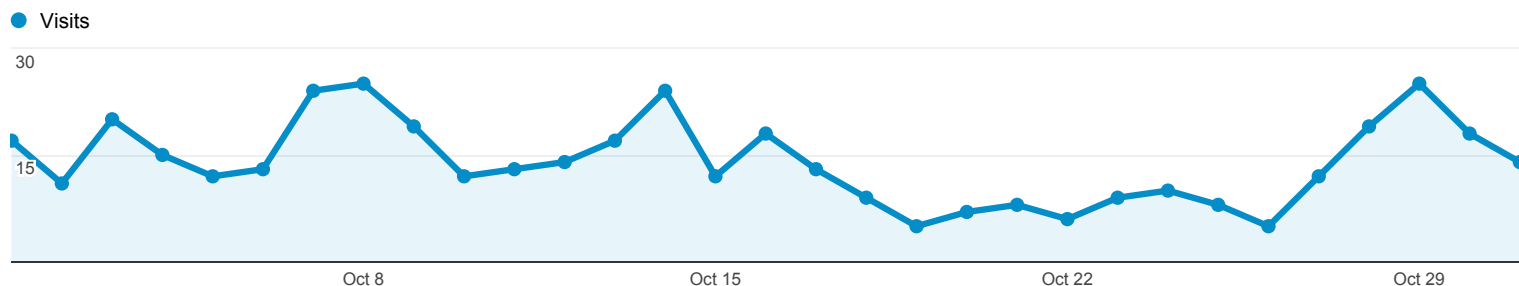

Audience Overview

Aug 1, 2013 - Aug 31, 2013

Overview

255 people visited this site

■ New Visitor ■ Returning Visitor

Language	Visits	% Visits
1. en-us	314	95.44%
2. en	11	3.34%
3. cs	1	0.30%
4. es-419	1	0.30%
5. fr	1	0.30%
6. nl-nl	1	0.30%

Sep 1, 2013 - Sep 30, 2013

Audience Overview

All Visits
100.00%

Overview

250 people visited this site

■ New Visitor ■ Returning Visitor

Language	Visits	% Visits
1. en-us	387	96.03%
2. en	5	1.24%
3. fr	3	0.74%
4. fr-fr	2	0.50%
5. he-il	2	0.50%
6. de	1	0.25%
7. es-es	1	0.25%
8. nb	1	0.25%
9. nl	1	0.25%

Oct 1, 2013 - Oct 31, 2013

Audience Overview

All Visits
100.00%

Overview

232 people visited this site

<p>Visits</p> <p>434</p>	<p>Unique Visitors</p> <p>232</p>	<p>Pageviews</p> <p>1,264</p>
<p>Pages / Visit</p> <p>2.91</p>	<p>Avg. Visit Duration</p> <p>00:11:28</p>	<p>Bounce Rate</p> <p>51.15%</p>
<p>% New Visits</p> <p>45.39%</p>		