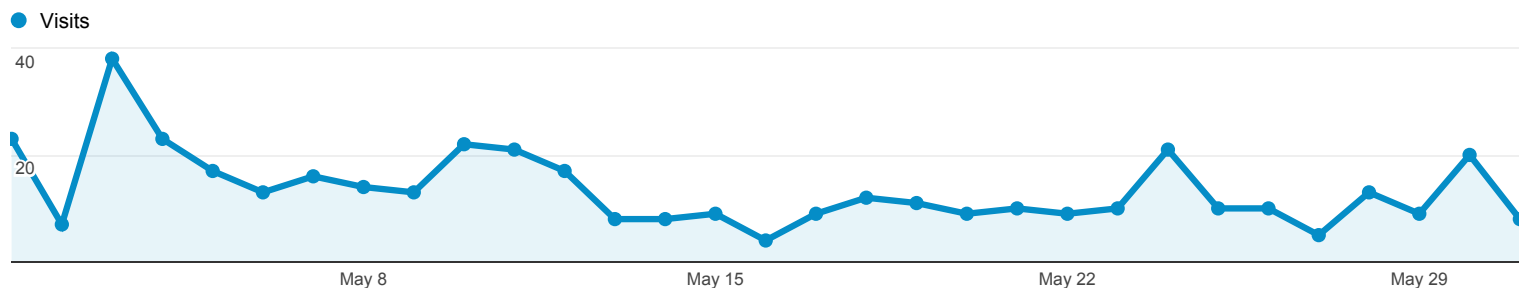

Audience Overview

Overview

363 people visited this site

■ New Visitor ■ Returning Visitor

Language	Visits	% Visits
1. en-us	514	97.16%
2. en	8	1.51%
3. fr	3	0.57%
4. en-gb	2	0.38%
5. c	1	0.19%
6. de	1	0.19%

May 1, 2013 - May 31, 2013

Audience Overview

Overview

266 people visited this site

■ New Visitor ■ Returning Visitor

Language	Visits	% Visits
1. en-us	404	96.42%
2. en	8	1.91%
3. nl-nl	3	0.72%
4. fr	2	0.48%
5. nl	2	0.48%

Jun 1, 2013 - Jun 30, 2013

Audience Overview

All Visits
100.00%

Overview

411 people visited this site

Language	Visits	% Visits
1. en-us	540	95.74%
2. en	14	2.48%
3. en-gb	3	0.53%
4. de-de	1	0.18%
5. es-ar	1	0.18%
6. fr	1	0.18%
7. it-it	1	0.18%
8. nl	1	0.18%
9. tr	1	0.18%
10. tr-tr	1	0.18%

Audience Overview

All Visits
100.00%

Overview

199 people visited this site

Visits 258	Unique Visitors 199	Pageviews 666
Pages / Visit 2.58	Avg. Visit Duration 00:05:19	Bounce Rate 56.98%
% New Visits 68.99%		