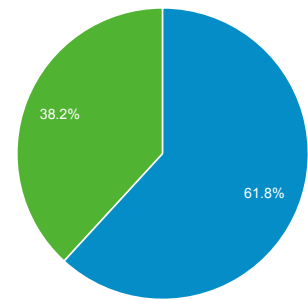

Audience Overview

Overview

191 people visited this site

Language	Visits	% Visits
1. en-us	298	96.75%
2. en	4	1.30%
3. de-de	2	0.65%
4. de	1	0.32%
5. fr	1	0.32%
6. nl	1	0.32%
7. tr	1	0.32%

Apr 1, 2013 - Apr 30, 2013

Audience Overview

Overview

363 people visited this site

■ New Visitor ■ Returning Visitor

Language	Visits	% Visits
1. en-us	514	97.16%
2. en	8	1.51%
3. fr	3	0.57%
4. en-gb	2	0.38%
5. c	1	0.19%
6. de	1	0.19%

May 1, 2013 - May 31, 2013

Audience Overview

Overview

266 people visited this site

■ New Visitor ■ Returning Visitor

Language	Visits	% Visits
1. en-us	404	96.42%
2. en	8	1.91%
3. nl-nl	3	0.72%
4. fr	2	0.48%
5. nl	2	0.48%

Jun 1, 2013 - Jun 30, 2013

Audience Overview

All Visits
100.00%

Overview

411 people visited this site

Language	Visits	% Visits
1. en-us	540	95.74%
2. en	14	2.48%
3. en-gb	3	0.53%
4. de-de	1	0.18%
5. es-ar	1	0.18%
6. fr	1	0.18%
7. it-it	1	0.18%
8. nl	1	0.18%
9. tr	1	0.18%
10. tr-tr	1	0.18%