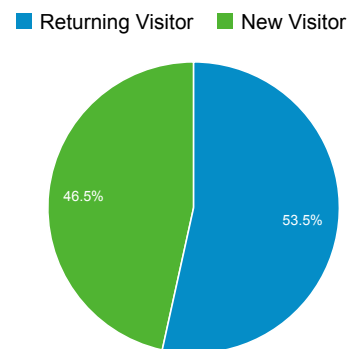

Sep 1, 2013 - Sep 30, 2013

Audience Overview

All Visits
100.00%

Overview

250 people visited this site

■ New Visitor ■ Returning Visitor

Language	Visits	% Visits
1. en-us	387	96.03%
2. en	5	1.24%
3. fr	3	0.74%
4. fr-fr	2	0.50%
5. he-il	2	0.50%
6. de	1	0.25%
7. es-es	1	0.25%
8. nb	1	0.25%
9. nl	1	0.25%

Oct 1, 2013 - Oct 31, 2013

Audience Overview

All Visits
100.00%

Overview

232 people visited this site

<p>Visits</p> <p>434</p>	<p>Unique Visitors</p> <p>232</p>	<p>Pageviews</p> <p>1,264</p>
<p>Pages / Visit</p> <p>2.91</p>	<p>Avg. Visit Duration</p> <p>00:11:28</p>	<p>Bounce Rate</p> <p>51.15%</p>
<p>% New Visits</p> <p>45.39%</p>		

Language	Visits	% Visits
1. en-us	422	97.24%
2. en	5	1.15%
3. fr	2	0.46%
4. c	1	0.23%
5. da	1	0.23%
6. da-dk	1	0.23%
7. en-gb	1	0.23%
8. pl	1	0.23%

Nov 1, 2013 - Nov 30, 2013

Audience Overview

Overview

189 people visited this site